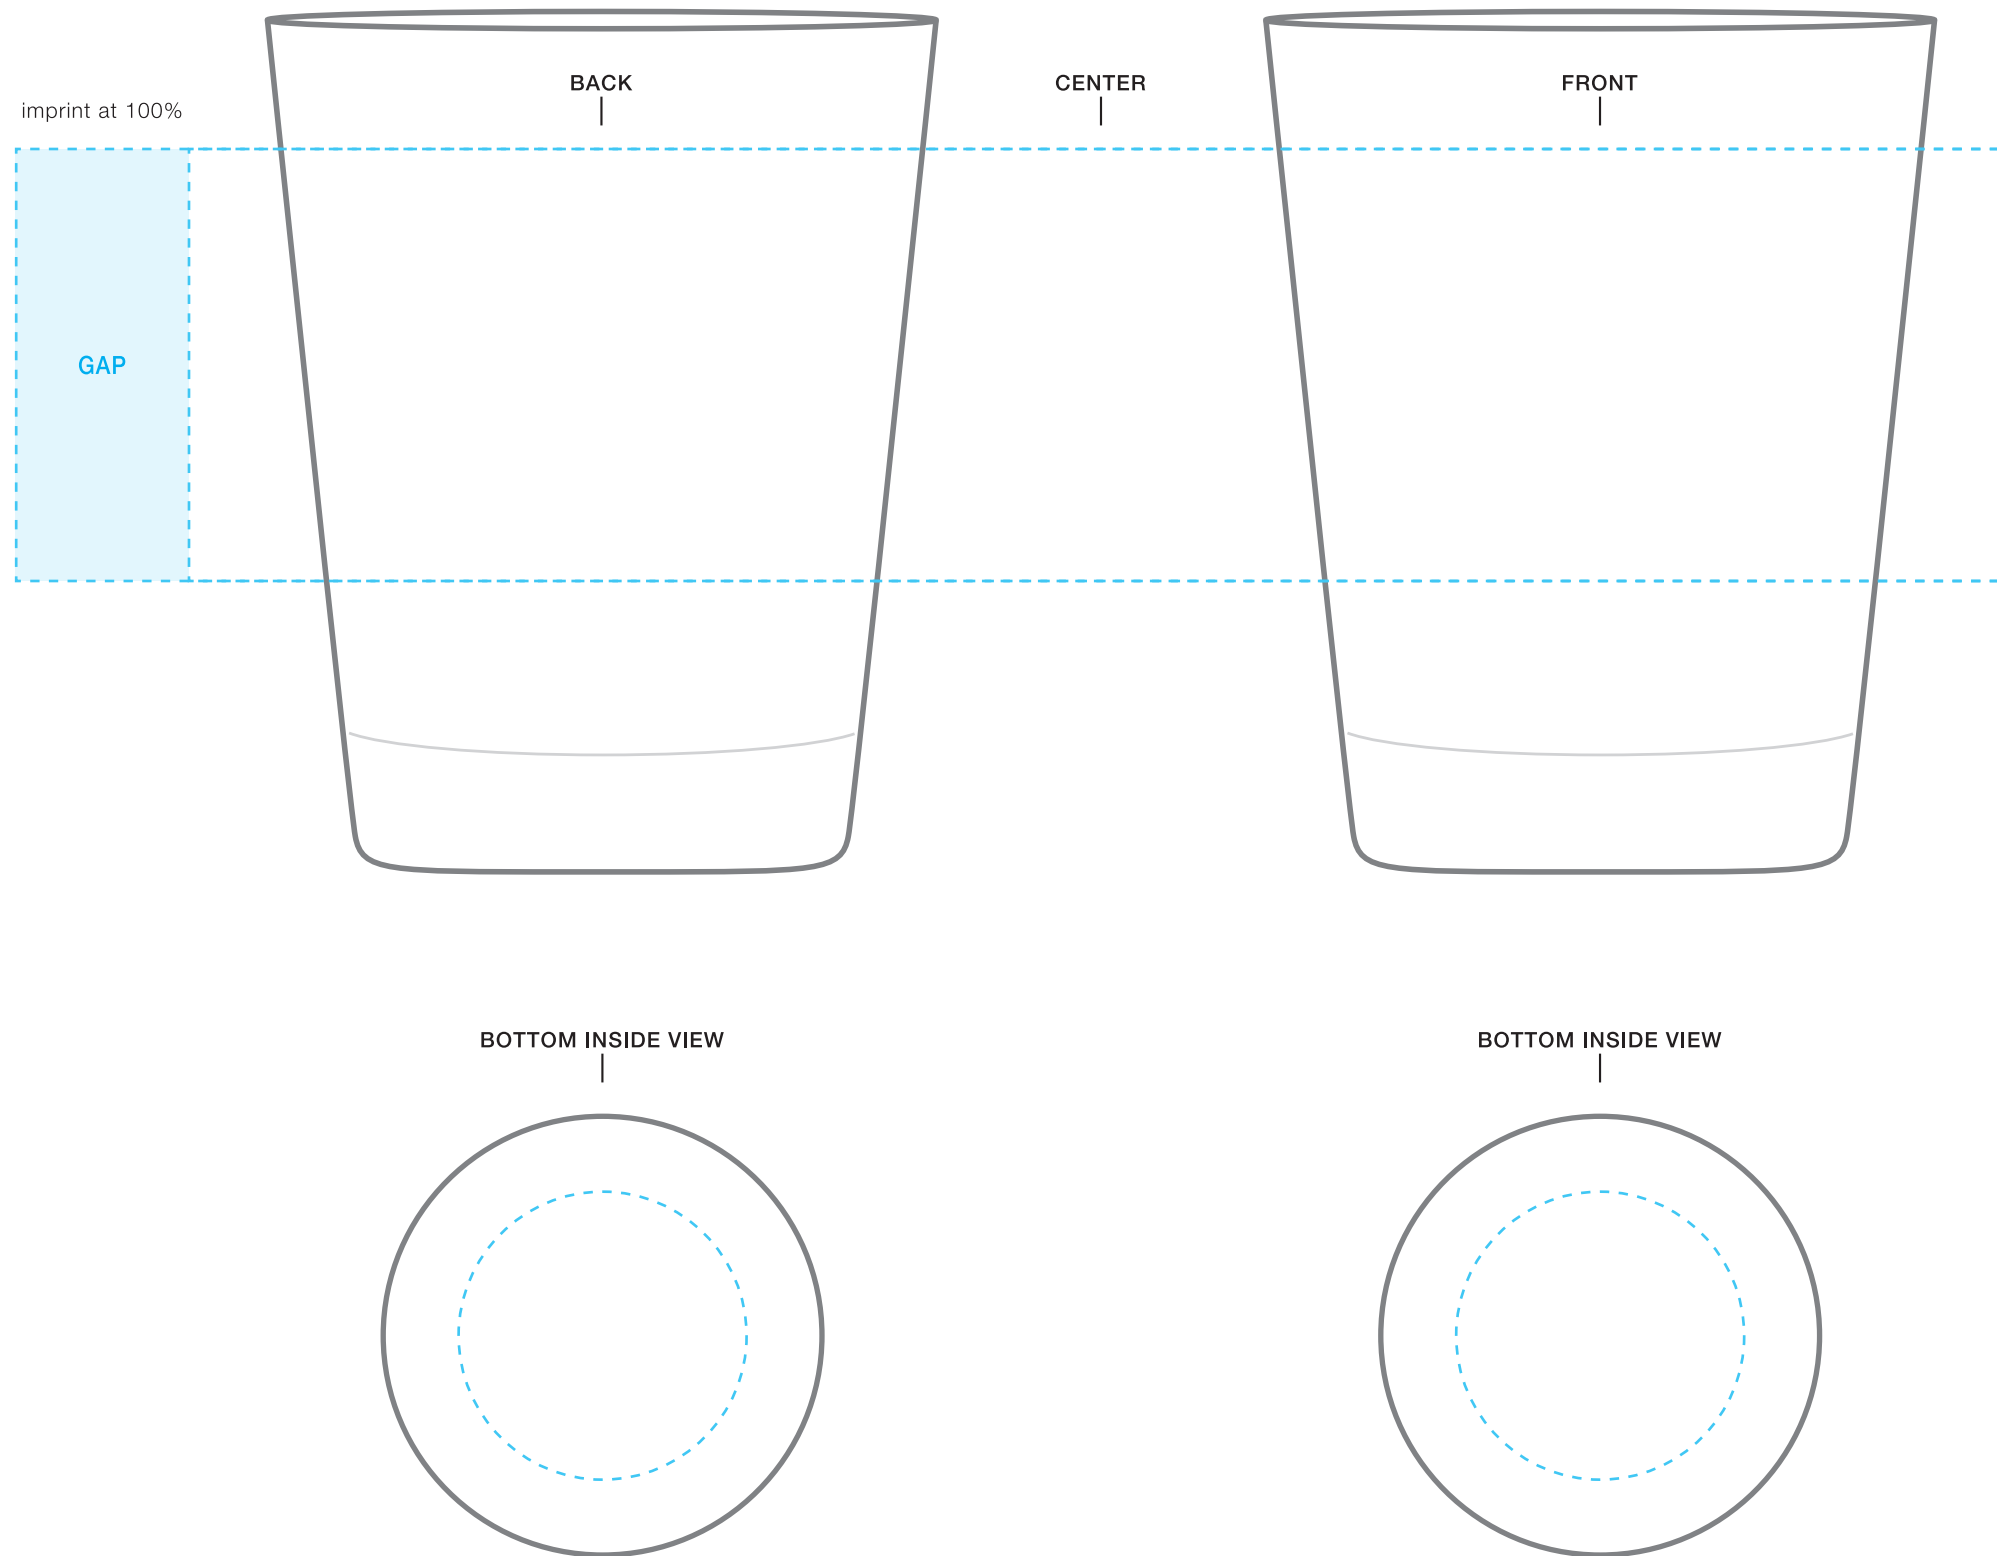

****CIRCLES/SQUARES WILL WARP ON TAPERED ITEM****

double old fashioned glass

AVAILABLE IMPRINT AREA [DASHED BLUE LINE] = 2.25" h x 3" w x 9.5" wrap BOTTOM IMPRINT AREA = 1.5" diameter
[10.4" full wrap when printing more than one imprint color]