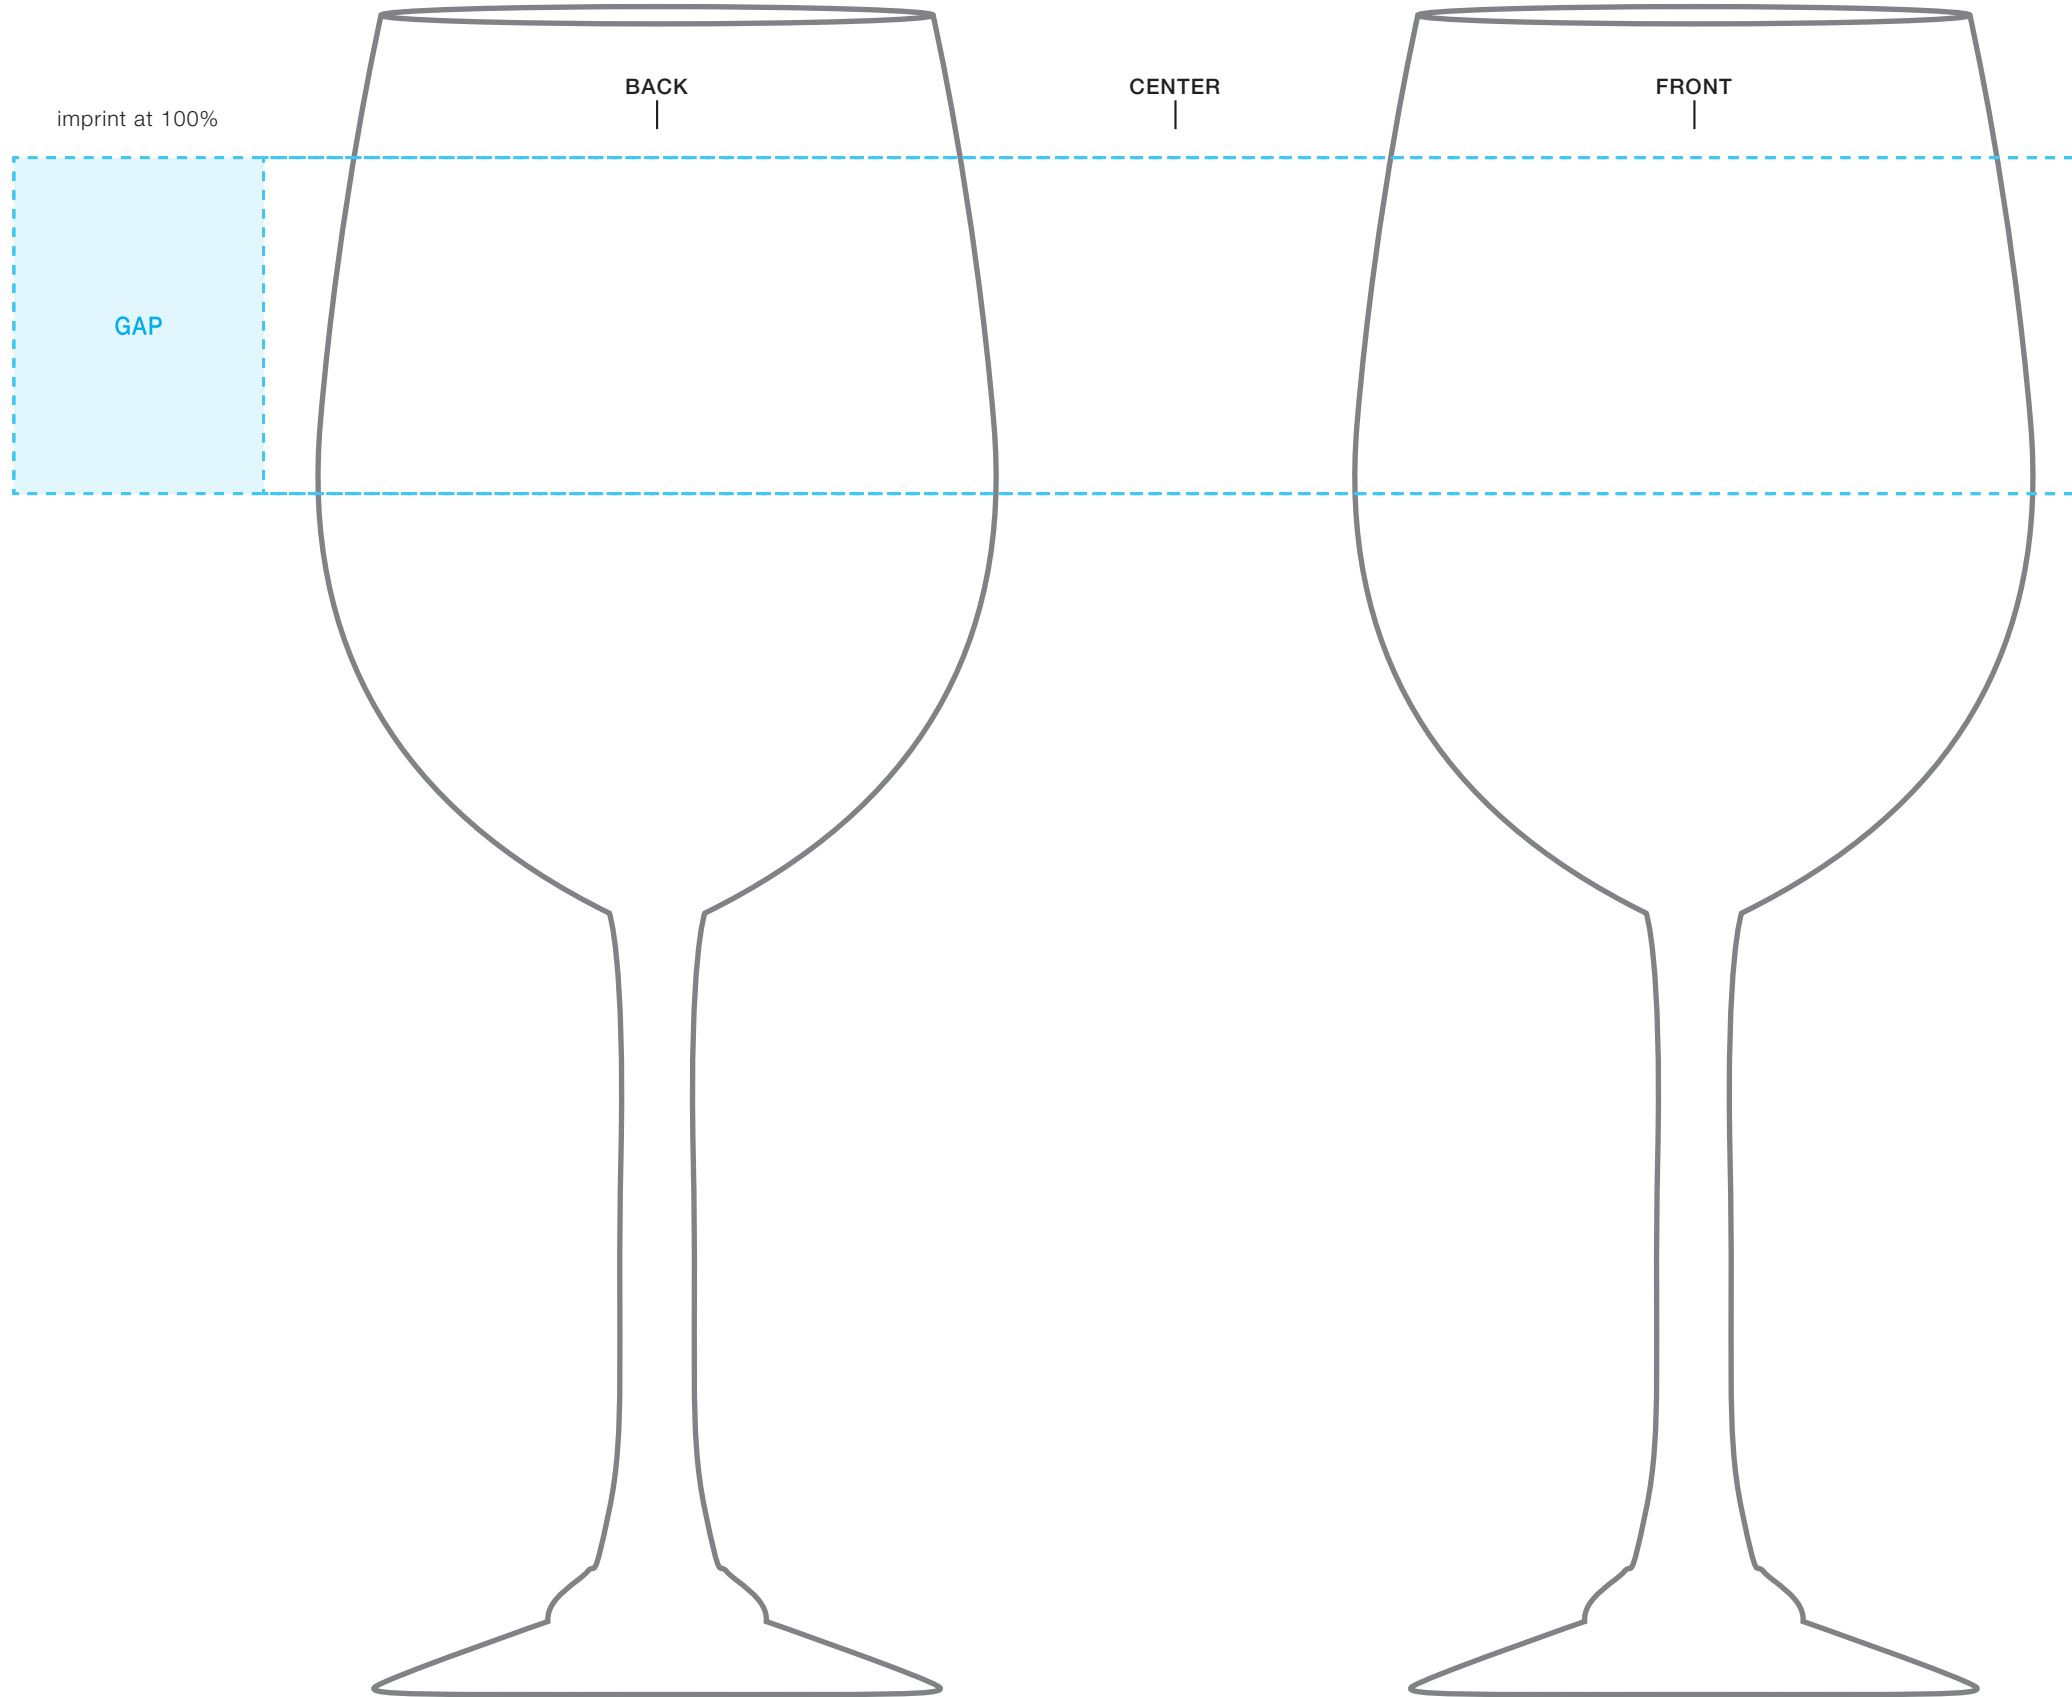

****CIRCLES/SQUARES WILL WARP ON TAPERED ITEM****

16 oz cachet wine glass

AVAILABLE IMPRINT AREA [DASHED BLUE LINE] = 1.75" h x 3" w x 9.5" wrap
[10.8" full wrap when printing more than one imprint color]

**NOT A PROOF
FOR CONCEPT PURPOSES ONLY**
PLEASE DESIGNATE PMS# TO CORRESPONDING COLOR #
PLEASE USE PMS COLORS AND OUTLINE ANY FONTS
BEFORE SENDING WITH YOUR ORDER