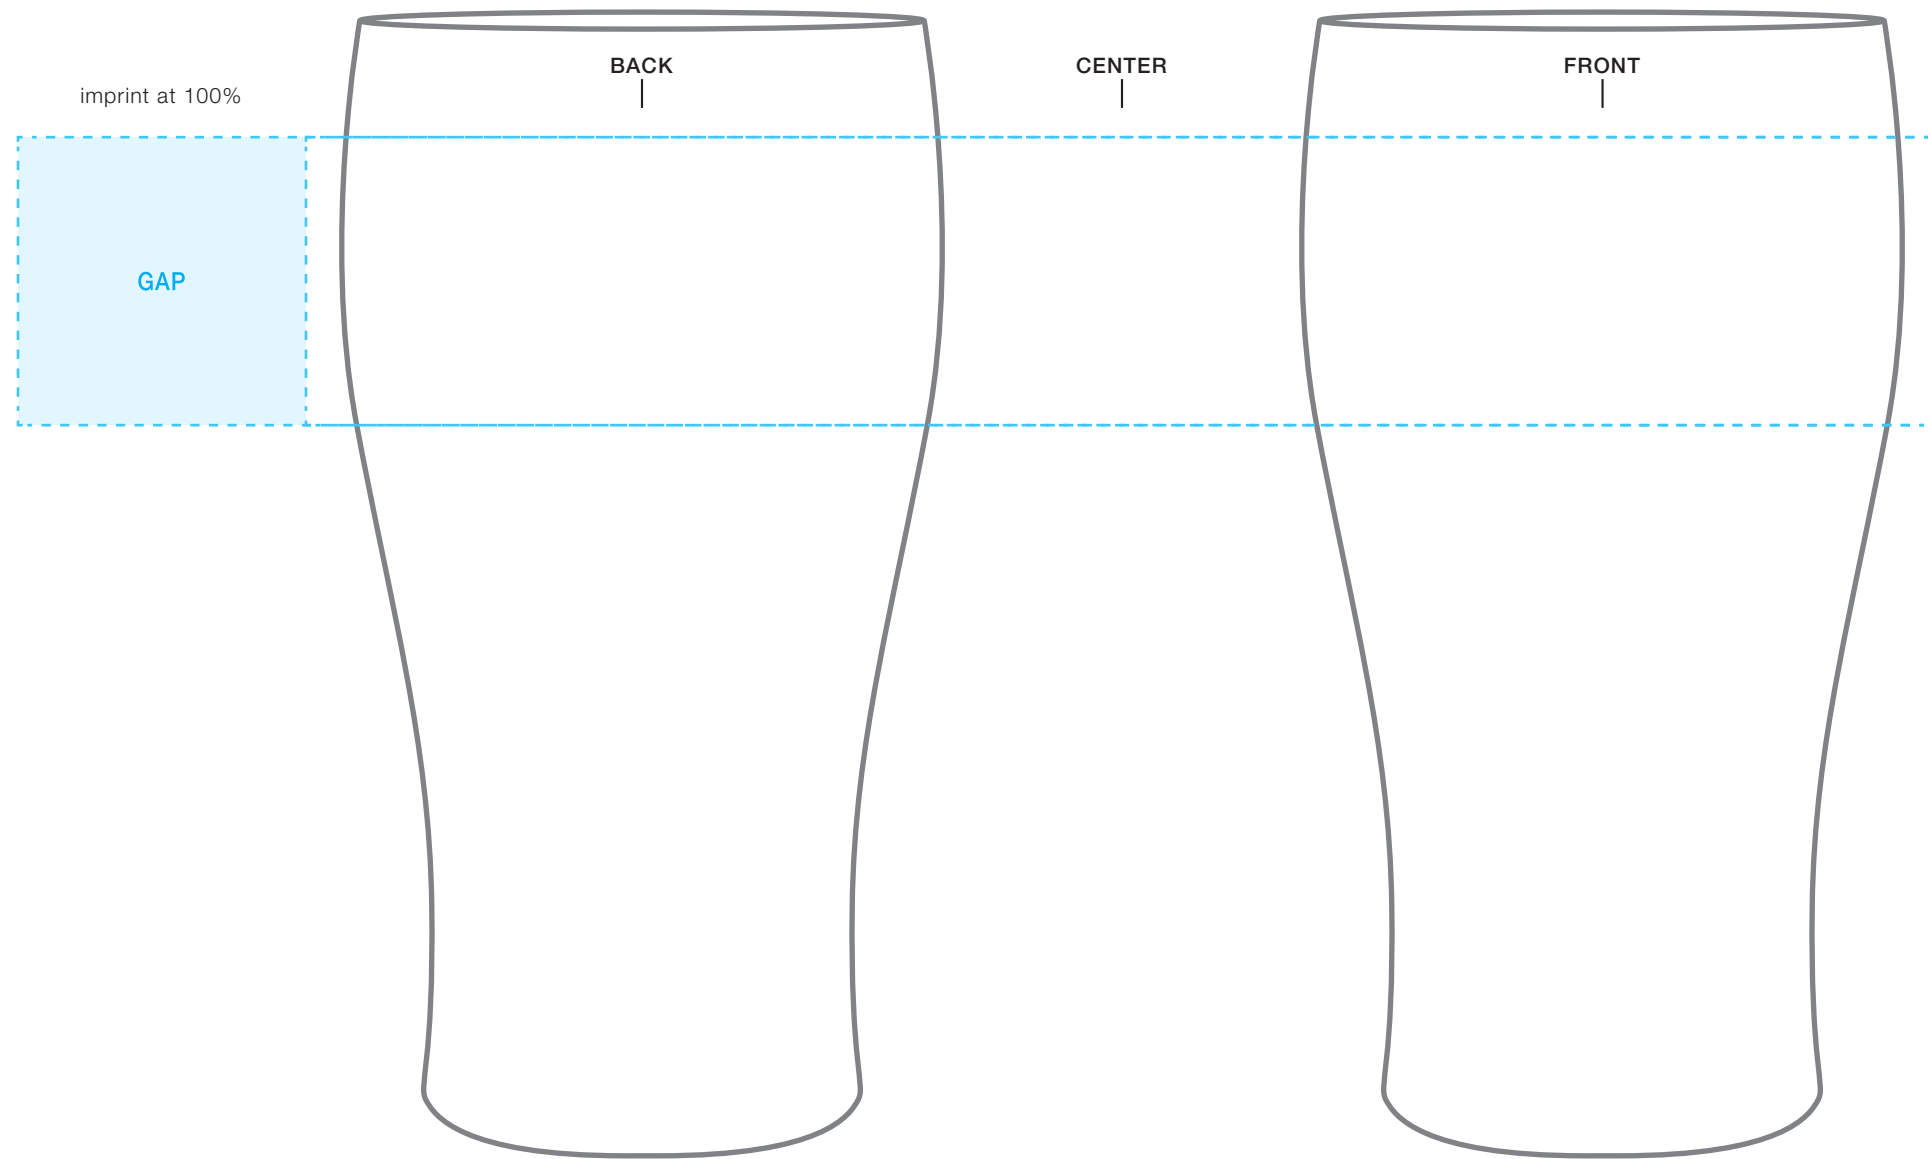

****CIRCLES/SQUARES WILL WARP ON TAPERED ITEM****

16 oz pub glass

AVAILABLE IMPRINT AREA [DASHED BLUE LINE] = 1.5" h x 3" w x 8.5" wrap
[10" full wrap when printing more than one imprint color]

**NOT A PROOF
FOR CONCEPT PURPOSES ONLY**
PLEASE DESIGNATE PMS# TO CORRESPONDING COLOR #
PLEASE USE PMS COLORS AND OUTLINE ANY FONTS
BEFORE SENDING WITH YOUR ORDER