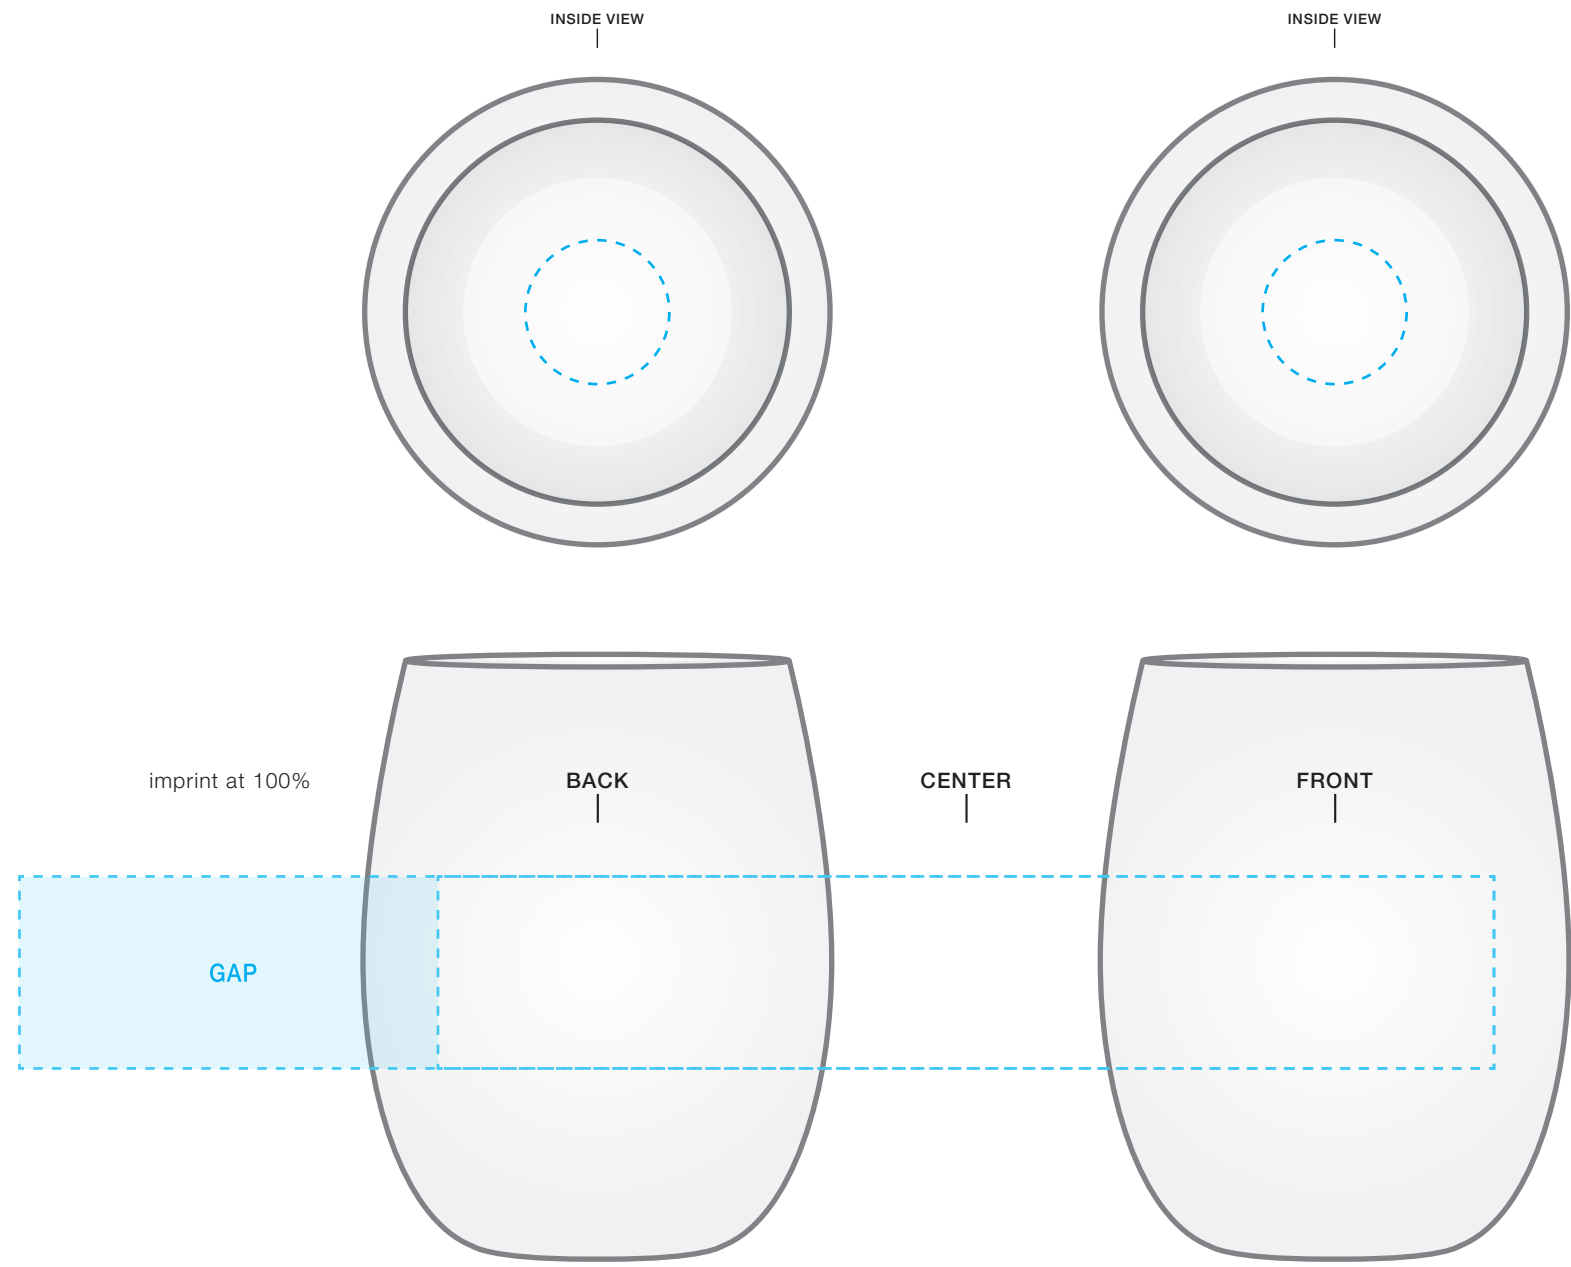

****CIRCLES/SQUARES WILL WARP ON TAPERED ITEM****

5.5 oz perfection

AVAILABLE IMPRINT AREA [DASHED BLUE LINE] = 1" h x 1.75" w x 5.5" wrap BOTTOM IMPRINT AREA = 0.75" diameter
[7.68" full wrap when printing more than one imprint color]