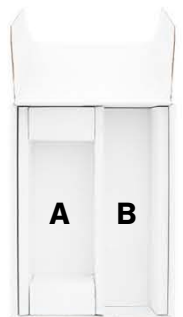

wgs-413 white corrugated box and tray + two items

how it works wgs-413 + item column A + item column B

column A

- contigo® byron 2.0 [16 oz]
- apollo
- austin [16 oz]
- austin [20 oz]
- brooklyn [16.9 oz]
- cece
- cooper
- daphne
- eros
- frost
- gala
- palermo
- polar
- spark

column B

- petal
- contigo® byron [20 oz]
- contigo® eclipse
- contigo® jackson
- h2go® aria
- h2go® ascent
- h2go® cerro
- h2go® cue
- h2go® easton
- h2go® houston
- h2go® jogger
- h2go® jolt
- h2go® journey
- h2go® lodge
- h2go® manhattan [16.9 oz]
- h2go® manhattan [20.9 oz]
- h2go® nexus [16.9 oz]
- h2go® nexus [20.9 oz]
- h2go® retro
- h2go® silo
- h2go® void
- h2go® wave

wonderful gift sets white corrugated box and tray + two/three items

spark x2
#wgs-402

camper x2
#wgs-403

spark / camper
#wgs-404

cece x2
#wgs-406

frost / force
#wgs-408

cece x2 / noir
#wgs-401